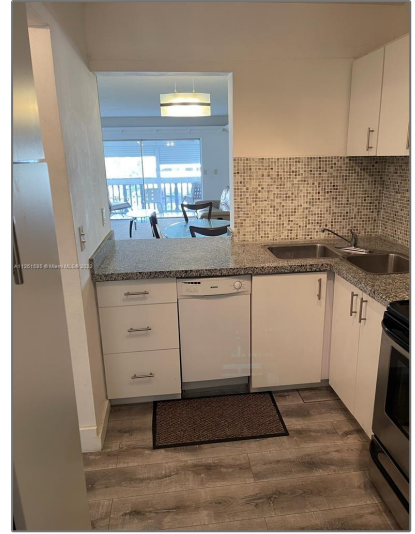

# Residential For Sale

1,050 Sqft - 450 Paradise Isle Blvd # 306,  
Hallandale Beach, Florida 33009

## Basic

Property Type:	<b>Residential</b>
Listing Type:	<b>For Sale</b>
Listing ID:	<b>A11261585</b>
Price:	<b>\$249,000</b>
Bedrooms:	<b>2</b>
Bathrooms:	<b>2</b>
Square Footage:	<b>1,050 Sqft</b>
Year Built:	<b>1966</b>

## Features

✓ Heating System:	Electric
✓ Cooling System:	Central Air, Ceiling Fan(s)
✓ View:	Bay, Canal
✓ Pet Allowed:	Restrictions Or Possible Restrictions, No
✓ Patio:	Open Balcony

Building Name: **Monticello**