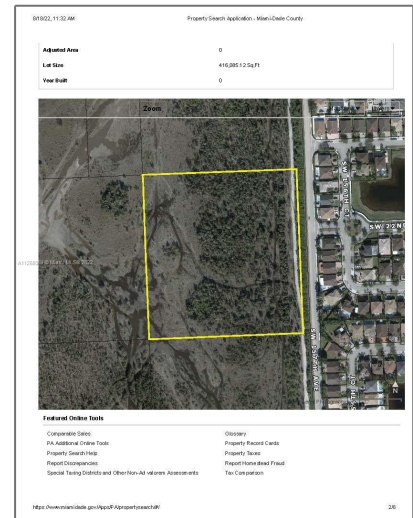

Commercial Land For Sale

- 21-24 SW 157 AVE, Miami, Florida 33185

Basic

Property Type: **Commercial Land**

Listing Type: **For Sale**

Listing ID: **A11259369**

Price: **\$2,000,000**

Lot Area: **435,600 Sqft**

Address

Country: **US**

State: **FL**

County: **Miami-Dade County**

City: **Miami**

Zipcode: **33185**

Street: **21-24 SW 157 AVE**

Building Name: **MIAMI EVGLADE
LAND COMPANY**