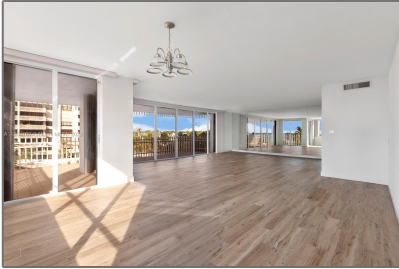

# Residential For Sale

2,398 Sqft - 2 Grove Isle Dr # B402, Miami,  
Florida 33133