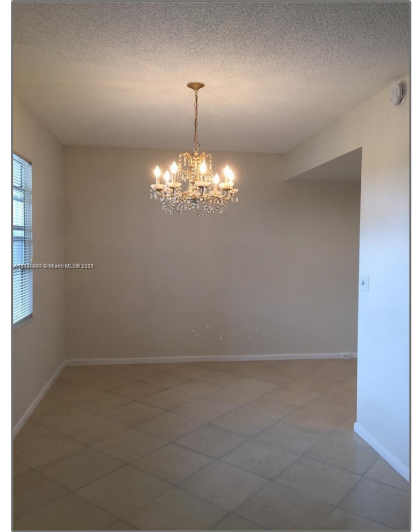

Residential For Sale

1,092 Sqft - 372 Wellington J # 372, West Palm Beach, Florida 33417

Basic

Property Type:	Residential
Listing Type:	For Sale
Listing ID:	A11130887
Price:	\$165,900
Bedrooms:	2
Bathrooms:	2
Square Footage:	1,092 Sqft
Year Built:	1972
Lot Area:	1,092 Sqft