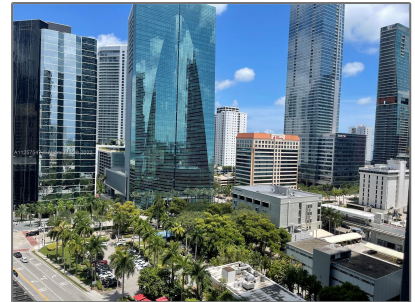

Residential For Sale

1,023 Sqft - 1250 S Miami Ave # 1404, Miami, Florida 33130

Basic

Property Type: **Residential**

Listing Type: **For Sale**

Listing ID: **A11257547**

Price: **$595,000**

Bedrooms: **2**

Bathrooms: **2**

Square Footage: **1,023 Sqft**

Year Built: **2004**

Address

Country: **US**

State: **FL**

County: **Miami-Dade County**

City: **Miami**

Zipcode: **33130**

Street: **1250 S Miami Ave #
1404**

Building Name: **VUE AT BRICKELL**

Floor Number: **0**

Features

✓ Heating System: **Central**

✓ Cooling System: **Central Air**

✓ View: **Bay, Skyline**

✓ Pet Allowed: **Restrictions Or Possible
Restrictions**

✓ Furnished: **Unfurnished**