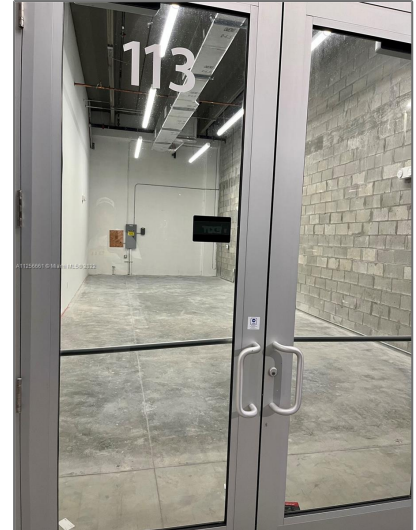

# Commercial Land For Sale

- 10890 NW 17th St Unit 113, Sweetwater, Florida  
33172