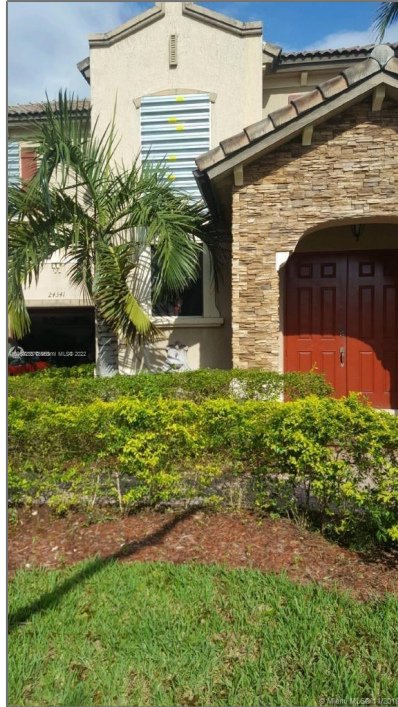

# Residential For Sale

2,421 Sqft - 24344 SW 113th Psge, Homestead,  
Florida 33032

## Basic

Property Type:	<b>Residential</b>
Listing Type:	<b>For Sale</b>
Listing ID:	<b>A10963235</b>
Price:	<b>\$475,000</b>
Bedrooms:	<b>3</b>
Bathrooms:	<b>2</b>
Square Footage:	<b>2,421 Sqft</b>
Year Built:	<b>2006</b>
Lot Area:	<b>5,894 Sqft</b>