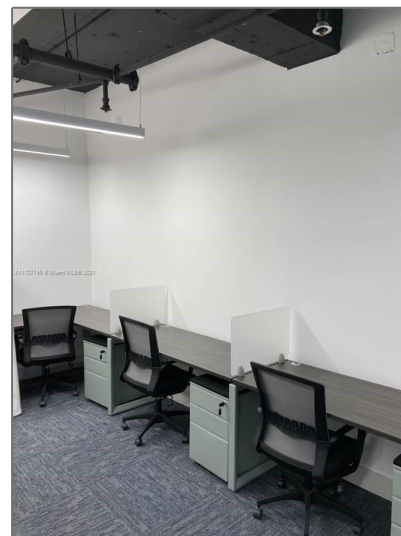

## Basic

Property Type: **Commercial Sale**

Listing Type: **For Sale**

Listing ID: **A11127745**

Price: **\$1,500**

Year Built: **1967**

Lot Area: **10,000 Sqft**