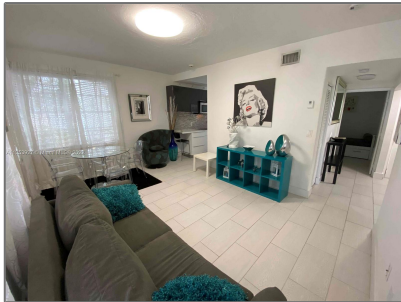

# Residential For Sale

820 Sqft - 1335 Pennsylvania Ave # 1, Miami Beach, Florida 33139