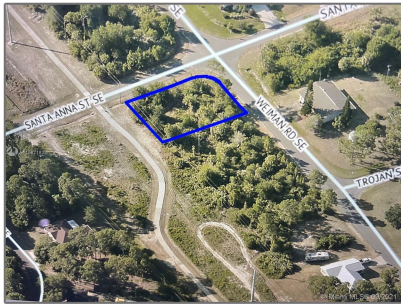

# Land/boat Docks For Sale

- 0 SE santa anna street, Palm Bay, Florida 32909

## Basic

Property Type:	<b>Land/boat Docks</b>
Listing Type:	<b>For Sale</b>
Listing ID:	<b>A11097182</b>
Price:	<b>\$50,000</b>

## Address

Country:	<b>US</b>
State:	<b>FL</b>
County:	<b>Brevard County</b>
City:	<b>Palm Bay</b>
Zipcode:	<b>32909</b>
Street:	<b>0 SE santa anna street</b>
Building Name:	<b>PORT MALABAR UNIT 23</b>
Floor Number:	<b>0</b>