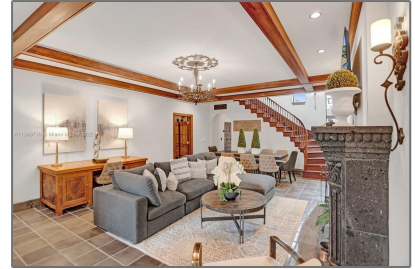

## Basic

Property Type:	<b>Residential</b>
Listing Type:	<b>For Sale</b>
Listing ID:	<b>A11249739</b>
Price:	<b>\$3,300,000</b>
Bedrooms:	<b>7</b>
Bathrooms:	<b>4</b>
Half Bathrooms:	<b>1</b>
Square Footage:	<b>3,390 Sqft</b>
Year Built:	<b>1924</b>
Lot Area:	<b>9,196 Sqft</b>