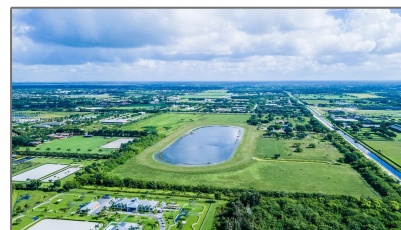

Commercial Land For Sale

- 14052 50th St S, Wellington, Florida 33414

Basic

Property Type: **Commercial Land**

Listing Type: **For Sale**

Listing ID: **A11237289**

Price: **\$31,500,000**

Features

View:

Lagoon View

Address

Country: **US**

State: **FL**

County: **Palm Beach County**

City: **Wellington**

Zipcode: **33414**