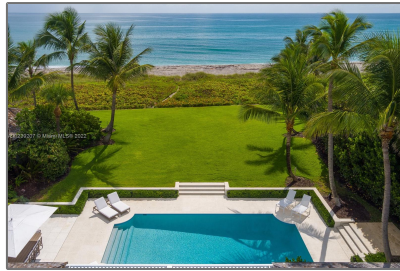

# Residential For Sale

6,056 Sqft - 25 S Beach Road, Hobe Sound,  
Florida 33455

## Address

Country: **US**

State: **FL**

County: **Martin County**

City: **Hobe Sound**

Zipcode: **33455**

Street: **25 S Beach Road**

Building Name: **Jupiter Island**