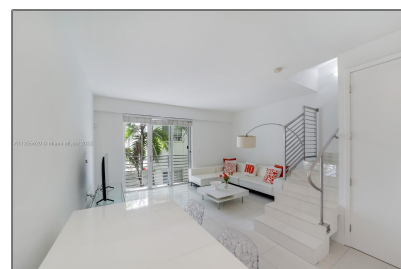

# Residential For Sale

1,126 Sqft - 928 Pennsylvania Ave # 4, Miami Beach, Florida 33139