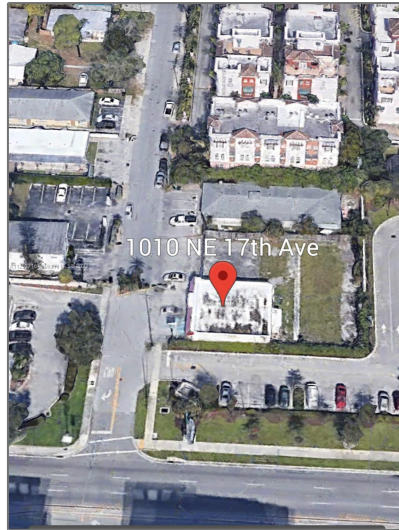

Commercial Land For Sale

- 1010 NE 17th Ave, Fort Lauderdale, Florida
33304

Basic

Property Type:	Commercial Land
Listing Type:	For Sale
Listing ID:	A11252716
Price:	\$5,999,990
Lot Area:	13,502 Sqft

Address

Country:	US
State:	FL
County:	Broward County
City:	Fort Lauderdale
Zipcode:	33304
Street:	1010 NE 17th Ave
Building Name:	PROGRESSO
Floor Number:	0

Agent

Svetlana Costantini
☎ 954-459-5268
✉ sveltana@costantinirealty.com
✉ igor@costantinirealty.com