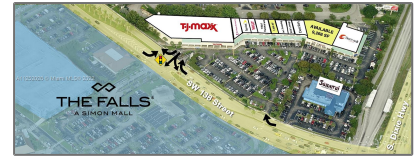

Commercial Sale For Sale

- 8743-B S.W. 136th St # B, Pinecrest, Florida
33176

Basic

Property Type:	Commercial Sale
Listing Type:	For Sale
Listing ID:	A11252026
Price:	\$42
Lot Area:	232,610 Sqft

Features

✓	Cooling System:	Central Building A/c
✓	Parking:	240

Address

Country:	US
State:	FL
County:	Miami-Dade County
City:	Pinecrest
Zipcode:	33176
Street:	8743-B S.W. 136th St # B
Building Name:	The Prado Shopping Center
Floor Number:	0

Agent

Svetlana Costantini

☎ 954-459-5268