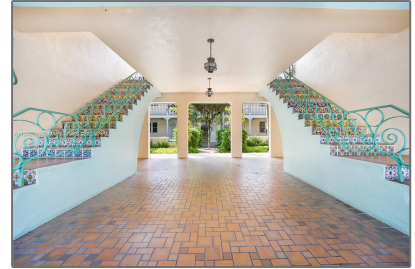

# Residential For Sale

530 Sqft - 736 13th St # 210, Miami Beach,  
Florida 33139