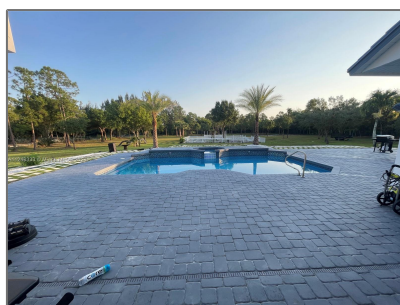

Residential For Sale

3,335 Sqft - 19361 W Sycamore Dr, Loxahatchee, Florida 33470

Basic

Property Type:	Residential
Listing Type:	For Sale
Listing ID:	A11248333
Price:	$1,850,000
Bedrooms:	4
Bathrooms:	4
Square Footage:	3,335 Sqft
Year Built:	2007
Lot Area:	217,800 Sqft

Address

Country:	US
State:	FL
County:	Palm Beach County
City:	Loxahatchee
Zipcode:	33470

Features

✓	Swimming Pool:	Concrete, Above Ground
✓	Heating System:	Central
✓	Cooling System:	Central Air
✓	Fence:	Fenced
✓	Patio:	Patio