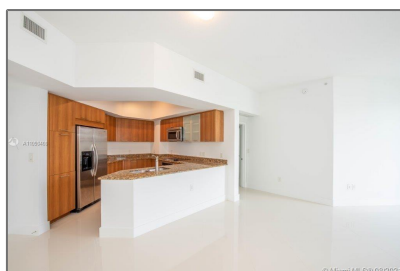

Residential For Sale

1,137 Sqft - 510 NW 84th Ave # 418, Plantation,
Florida 33324

Basic

Property Type: **Residential**

Listing Type: **For Sale**

Listing ID: **A11090400**

Price: **\$340,000**

Bedrooms: **2**