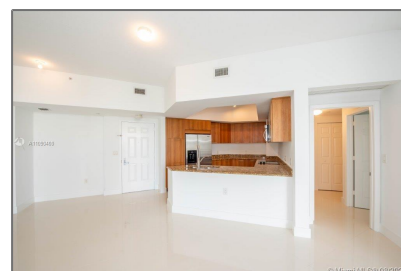

Residential For Sale

1,137 Sqft - 510 NW 84th Ave # 418, Plantation,
Florida 33324

Basic

Property Type: **Residential**

Listing Type: **For Sale**

Listing ID: **A11090400**

Price: **\$340,000**

Bedrooms: **2**