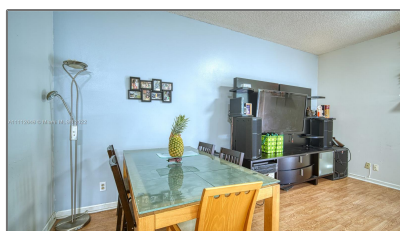

Residential For Sale

1,264 Sqft - 838 NW 42nd Pl, Deerfield Beach,
Florida 33064

Basic

Property Type: **Residential**

Listing Type: **For Sale**

Listing ID: **A11112648**

Price: **\$324,999**

Bedrooms: **2**