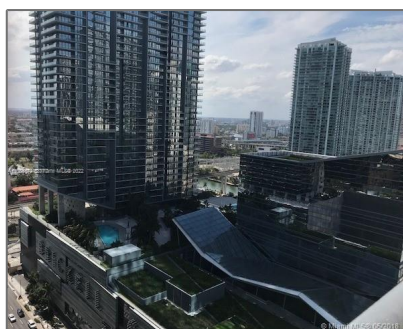

Residential For Sale

1,253 Sqft - 801 S Miami Ave # 2410, Miami,
Florida 33130

Basic

Property Type: **Residential**

Listing Type: **For Sale**

Listing ID: **A11036574**

Price: **\$850,000**

Bedrooms: **2**

City: **Miami**

Zipcode: **33130**

Street: **801 S Miami Ave #
2410**

Building Name: **801 SMA RSLs LUX
BRICKELL**

Features

✓ Heating System: **Central, Electric**

✓ Cooling System: **Central Air, Electric**