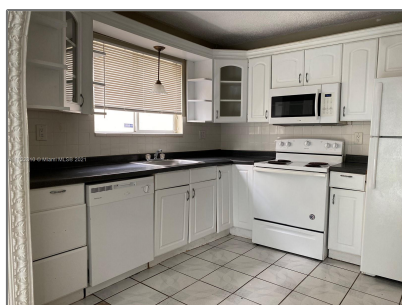

Residential For Sale

1,644 Sqft - 5512 NW 22nd St, Lauderdale, Florida
33313

Basic

Property Type:	Residential
Listing Type:	For Sale
Listing ID:	A11122810
Price:	\$319,000
Bedrooms:	4
Bathrooms:	2
Half Bathrooms:	1
Square Footage:	1,644 Sqft
Year Built:	1991
Lot Area:	6,209 Sqft