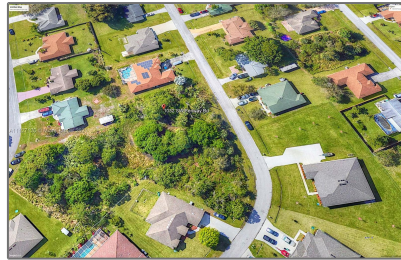

# Land/boat Docks For Sale

- 1032 SW Fenway Rd, Port St. Lucie, Florida  
34953

## Basic

Property Type:	<b>Land/boat Docks</b>
Listing Type:	<b>For Sale</b>
Listing ID:	<b>A11127126</b>
Price:	<b>\$89,000</b>
Lot Area:	<b>10,625 Sqft</b>