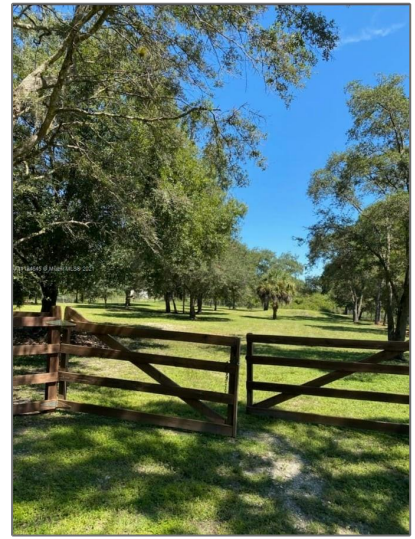

Land/boat Docks For Sale

- 675 N Palm ST, Clewiston, Florida 33440

Basic

Property Type: **Land/boat Docks**

Listing Type: **For Sale**

Listing ID: **A11124645**

Price: **\$80,000**

Lot Area: **46,174 Sqft**

Features

Fence:

Fenced

Address

Country: **US**

State: **FL**

County: **Hendry County**

City: **Clewiston**