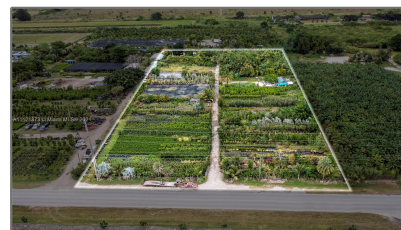

# Commercial Land For Sale

- 19300 SW 136 st, Miami, Florida 33196

## Basic

Property Type: **Commercial Land**

Listing Type: **For Sale**

Listing ID: **A11121873**

Price: **\$649,000**

Lot Area: **204,732 Sqft**