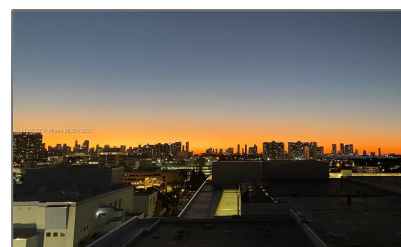

Residential For Sale

1,010 Sqft - 1775 Washington Ave # 12E, Miami Beach, Florida 33139

Basic

Property Type: **Residential**

Listing Type: **For Sale**

Listing ID: **A11126177**

Price: **\$498,000**

Bedrooms: **2**

City: **Miami Beach**

Zipcode: **33139**

Street: **1775 Washington Ave # 12E**

Building Name: **PARC PLAZA CONDO**

Floor Number: **0**

Features

- ✓ Heating System: Central
- ✓ Cooling System: Central Air
- ✓ View: Ocean View, Bay, Skyline
- ✓ Pet Allowed: Restrictions Or Possible Restrictions