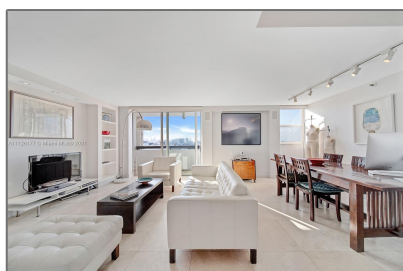

Residential For Sale

1,010 Sqft - 1775 Washington Ave # 12E, Miami Beach, Florida 33139

Basic

Property Type: **Residential**

Listing Type: **For Sale**

Listing ID: **A11126177**

Price: **\$498,000**

Bedrooms: **2**