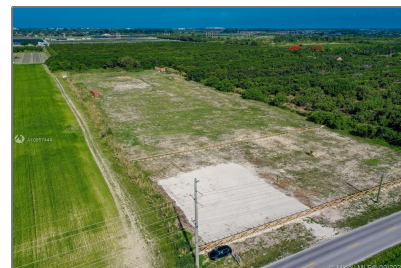

Commercial Land For Sale

- 19601 SW 147 Ave, Unincorporated Dade
County, Florida 33196

Basic

Property Type: **Commercial Land**

Listing Type: **For Sale**

Listing ID: **A10957444**

Price: **\$1,000**

Lot Area: **301,870 Sqft**

Address

Country: **US**

State: **FL**

County: **Miami-Dade County**

City: **Unincorporated
Dade County**

Zipcode: **33196**

Street: **19601 SW 147 Ave**

Floor Number: **0**