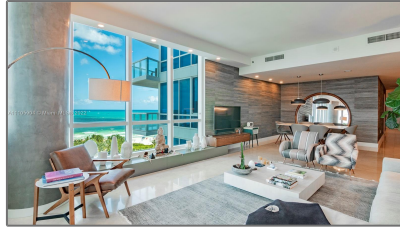

Residential For Sale

2,122 Sqft - 100 S Pointe Dr # 1110, Miami Beach,
Florida 33139

Basic

Property Type: **Residential**

Listing Type: **For Sale**

Listing ID: **A11105904**

Price: **\$5,500,000**

Bedrooms: **3**