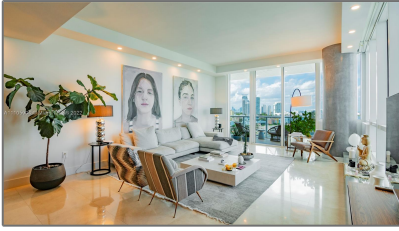

Residential For Sale

2,122 Sqft - 100 S Pointe Dr # 1110, Miami Beach,
Florida 33139

Basic

Property Type: **Residential**

Listing Type: **For Sale**

Listing ID: **A11105904**

Price: **\$5,500,000**

Bedrooms: **3**