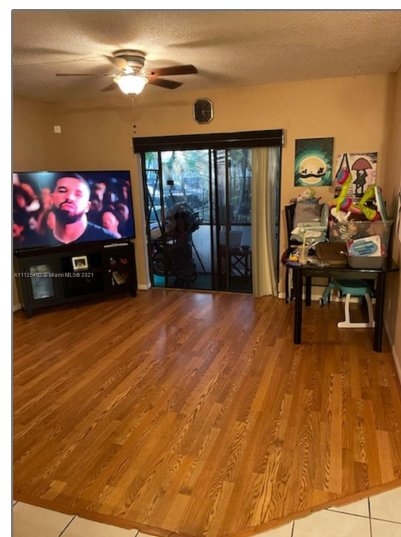

# Residential For Sale

887 Sqft - 655 Trace Cir # 106, Deerfield Beach,  
Florida 33441